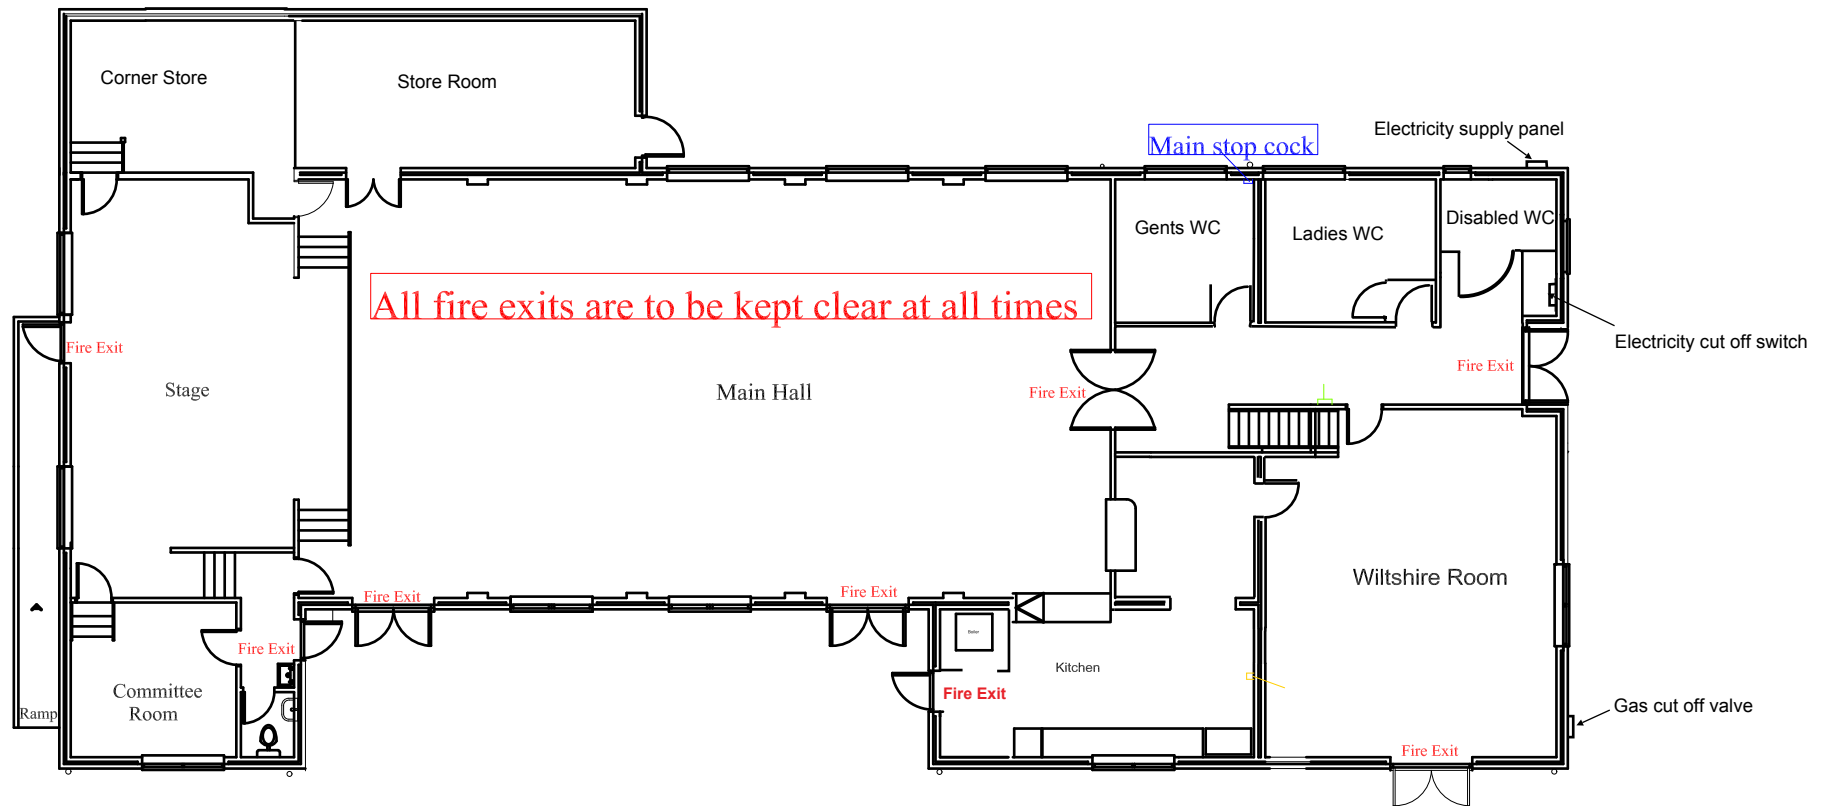

Medstead Village Hall Emergency Plan

In the case of emergency, sound alarm, and phone 999
Fire assembly point is in the front car park

In the case of minor emergency phone (01420) 562 378 or 563 774

For the first floor, the exit is down the stairs.

If it is not safe to exit down the stairs, sound alarm and/or phone 999 and wait by the front window for rescue.